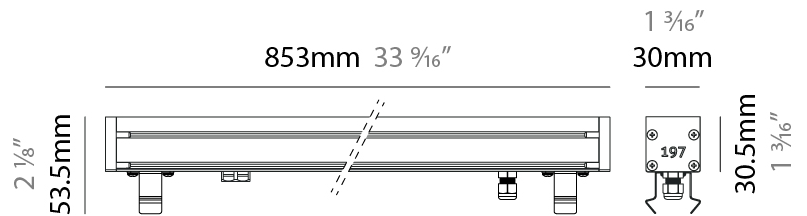

SLASH 30 RECESSED

E12I0053-

base number   Color   Lens
Temperature   Options

1. To build a product code in our configurator select the specify button on the base model # product page
2. To build a manual product code on this datasheet choose from the options listed below in blue font and add the suffix to the base model #

GENERAL

Series: Slash 30
Brand: Unonovesette
Division: Exterior
Mounting Type: Recessed
Mounting Location: In-Ground
Subcategory: Wallwash

PHYSICAL

Shape: Rectangle
Length (mm): 853
Length (in): 33 ³/₁₆
Width (mm): 30
Width (in): 1 ³/₁₆
Height (mm): 53.5
Height (in): 2 ¹/₈
Light Distribution: Adjustable / Direct
Diffuser: Extra clear tempered 6mm
Fixture Finish: ANA
Fixture Material: Extruded Aluminum
Cable Details: IP68 30cm Cable with Easy Lock system

ELECTRICAL

Lamp Type: LED
Input Wattage (W): 48
Total Output Wattage (W): 37.5
Dimming: Non-Dimmable
Driver Included: No
Driver Location: Remote
Driver Type: Constant Voltage - Universal
Driver Class: Class 2
Input Voltage (V): 120 - 277
Output Voltage (V): 24
Upon Request: Phase Dimming (120Vac only) / 0-10V Dimming

LED

Color Temperature (°K): 2200 / 2700 / 3000 / 4000
Max. Delivered Lumen (lm): 3420 (3000K)
CRI: >90 CRI
Lamp Life (hrs): 100000

OPTICAL

Optic°: 12 / 21 / 31 / 46 / 13x36
Adjustability: Tilt ±20°

RATINGS AND CERTIFICATIONS

Certified By: Certified for North American Standards
IP rating: IP67
IK Rating: IK06