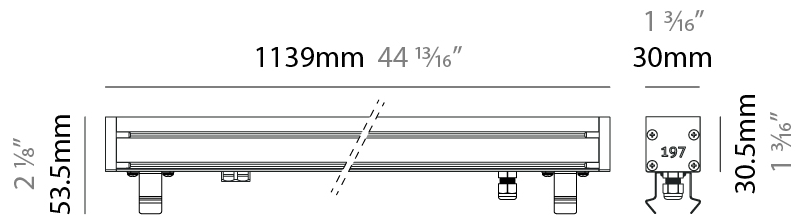

SLASH 30 RECESSED

E12I0054-

base number   Color   Lens
Temperature   Options

1. To build a product code in our configurator select the specify button on the base model # product page
2. To build a manual product code on this datasheet choose from the options listed below in blue font and add the suffix to the base model #

GENERAL

Series: Slash 30
Brand: Unonovesette
Division: Exterior
Mounting Type: Recessed
Mounting Location: In-Ground
Subcategory: Wallwash

PHYSICAL

Shape: Rectangle
Length (mm): 1139
Length (in): 44 ¹³/₁₆"
Width (mm): 30
Width (in): 1 ³/₁₆"
Height (mm): 53.5
Height (in): 2 ¹/₈"
Light Distribution: Adjustable / Direct
Diffuser: Extra clear tempered 6mm
Fixture Finish: ANA
Fixture Material: Extruded Aluminum
Cable Details: IP68 30cm Cable with Easy Lock system

ELECTRICAL

Lamp Type: LED
Input Wattage (W): 30.5
Total Output Wattage (W): 23.88
Dimming: Non-Dimmable
Driver Included: No
Driver Location: Remote
Driver Type: Constant Voltage - Universal
Driver Class: Class 2
Input Voltage (V): 120 - 277
Output Voltage (V): 24
Upon Request: Phase Dimming (120Vac only) / 0-10V Dimming

LED

Color Temperature (°K): 2200 / 2700 / 3000 / 4000
Max. Delivered Lumen (lm): 2520 (3000K)
CRI: >90 CRI
Lamp Life (hrs): 100000

OPTICAL

Optic°: 12 / 21 / 31 / 46 / 13x36
Adjustability: Tilt ±20°

RATINGS AND CERTIFICATIONS

Certified By: Certified for North American Standards
IP rating: IP67
IK Rating: IK06