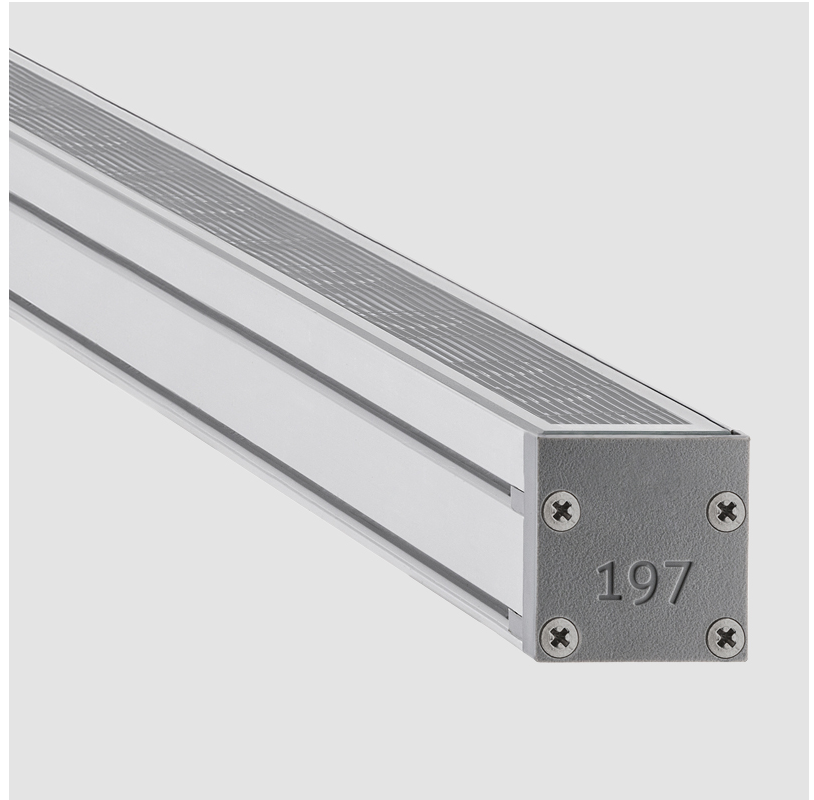

E12I0051- -

base number   Color   Lens
Temperature   Options

1. To build a product code in our configurator select the specify button on the base model # product page
2. To build a manual product code on this datasheet choose from the options listed below in blue font and add the suffix to the base model #

GENERAL

Series: Slash 30
Brand: Unonovesette
Division: Exterior
Mounting Type: Recessed
Mounting Location: In-Ground
Subcategory: Wallwash

PHYSICAL

Shape: Rectangle
Length (mm): 568
Length (in): 22 ³/₈"
Width (mm): 30
Width (in): 1 ³/₁₆"
Height (mm): 53.5
Height (in): 2 ¹/₈"
Light Distribution: Adjustable / Direct
Weight (kg): 0.46
Weight (lbs): 1.014
Diffuser: Extra clear tempered 6mm
Fixture Finish: ANA
Fixture Material: Extruded Aluminum
Cable Details: IP68 30cm Cable with Easy Lock system

ELECTRICAL

Lamp Type: LED
Input Wattage (W): 32
Total Output Wattage (W): 25
Dimming: Non-Dimmable
Driver Included: No
Driver Location: Remote
Driver Type: Constant Voltage - Universal
Driver Class: Class 2
Input Voltage (V): 120 - 277
Output Voltage (V): 24
Upon Request: Phase Dimming (120Vac only) / 0-10V Dimming

LED

Color Temperature (*K): 2200 / 2700 / 3000 / 4000
Max. Delivered Lumen (lm): 2280 (3000K)
CRI: >90 CRI
Lamp Life (hrs): 100000

OPTICAL

Optic*: 12 / 21 / 31 / 46 / 13x36
Adjustability: Tilt ±20°

RATINGS AND CERTIFICATIONS

Certified By: Certified for North American Standards
IP rating: IP67
IK Rating: IK06