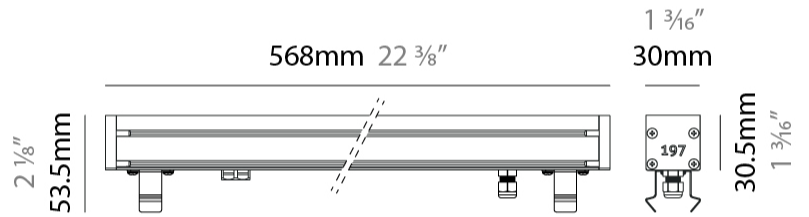

E12I0051- -

base number   Color   Lens
Temperature   Options

1. To build a product code in our configurator select the specify button on the base model # product page
2. To build a manual product code on this datasheet choose from the options listed below in blue font and add the suffix to the base model #

GENERAL

Series: Slash 30
Brand: Unonovesette
Division: Exterior
Mounting Type: Recessed
Mounting Location: In-Ground
Subcategory: Wallwash

PHYSICAL

Shape: Rectangle
Length (mm): 568
Length (in): 22 ³/₈"
Width (mm): 30
Width (in): 1 ³/₁₆"
Height (mm): 53.5
Height (in): 2 ¹/₈"
Light Distribution: Adjustable / Direct
Weight (kg): 0.46
Weight (lbs): 1.014
Diffuser: Extra clear tempered 6mm
Fixture Finish: ANA
Fixture Material: Extruded Aluminum
Cable Details: IP68 30cm Cable with Easy Lock system

ELECTRICAL

Lamp Type: LED
Input Wattage (W): 32
Total Output Wattage (W): 25
Dimming: Non-Dimmable
Driver Included: No
Driver Location: Remote
Driver Type: Constant Voltage - Universal
Driver Class: Class 2
Input Voltage (V): 120 - 277
Output Voltage (V): 24
Upon Request: Phase Dimming (120Vac only) / 0-10V Dimming

LED

Color Temperature (*K): 2200 / 2700 / 3000 / 4000
Max. Delivered Lumen (lm): 2280 (3000K)
CRI: >90 CRI
Lamp Life (hrs): 100000

OPTICAL

Optic*: 12 / 21 / 31 / 46 / 13x36
Adjustability: Tilt ±20°

RATINGS AND CERTIFICATIONS

Certified By: Certified for North American Standards
IP rating: IP67
IK Rating: IK06