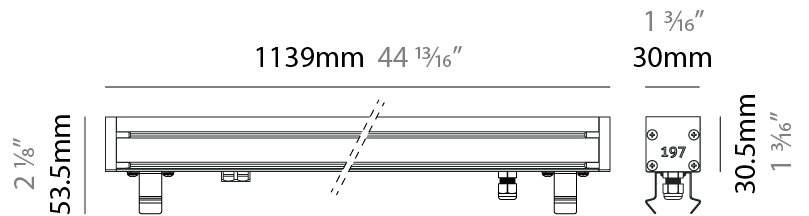

SLASH 30 RECESSED

E12I0063-

base number   Color   Lens
Temperature   Options

1. To build a product code in our configurator select the specify button on the base model # product page
2. To build a manual product code on this datasheet choose from the options listed below in blue font and add the suffix to the base model #

GENERAL

Series: Slash 30
Brand: Unonovesette
Division: Exterior
Mounting Type: Recessed
Mounting Location: In-Ground
Subcategory: Wallwash

PHYSICAL

Shape: Rectangle
Length (mm): 1139
Length (in): 44 ¹³/₁₆"
Width (mm): 30
Width (in): 1 ³/₁₆"
Height (mm): 53.5
Height (in): 2 ¹/₈"
Light Distribution: Adjustable / Direct
Diffuser: Extra clear tempered 6mm
Fixture Finish: ANA
Fixture Material: Extruded Aluminum
Cable Details: IP68 30cm Cable with Easy Lock system

ELECTRICAL

Lamp Type: LED
Input Wattage (W): 33.92
Total Output Wattage (W): 26.5
Dimming: Non-Dimmable
Driver Included: No
Driver Location: Remote
Driver Type: Constant Voltage - Universal
Driver Class: Class 2
Input Voltage (V): 120 - 277
Output Voltage (V): 24
Upon Request: Phase Dimming (120Vac only) / 0-10V Dimming

LED

Color Temperature (°K): 2200 / 2700 / 3000 / 4000
Max. Delivered Lumen (lm): 2280 (3000K)
CRI: >90 CRI
Lamp Life (hrs): 100000

OPTICAL

Optic°: 12 / 21 / 31 / 46 / 13x36
Adjustability: Tilt ±20°

RATINGS AND CERTIFICATIONS

Certified By: Certified for North American Standards
IP rating: IP67
IK Rating: IK06